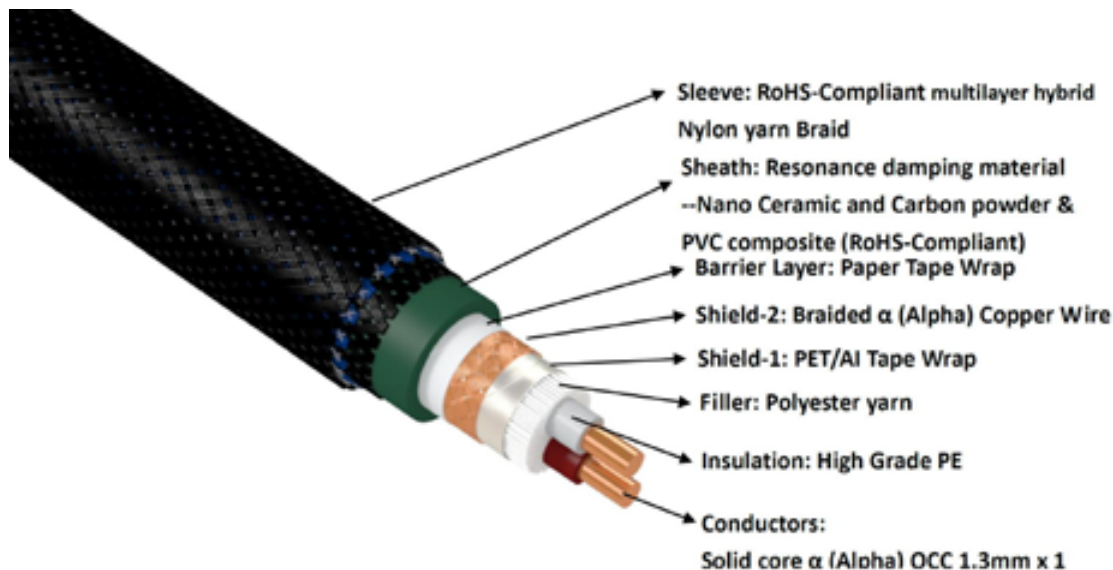

如此動人美妙，栩栩如生 Furutech

Lineflux NCF旗艦RCA訊號線 Mar 2022

嚴謹創新的龍頭品牌 (Ted Chen)

Furutech是日系線材品牌中的佼佼者，與世界上多數線材品牌都是小廠家不同的是Furutech是具有規模的公司，有專業人員進行材料研究、技術創新、產品研發與全球銷售，產品完成度與齊全度可能是業內最高的品牌，閱讀Furutech的端子結構介紹就能理解何謂專業用心，許多製作線材的廠家甚至都向Furutech購買端子頭或其他關鍵材料加工販售，Furutech可說是同時兼具終端消費者與行業間的供應者角色。