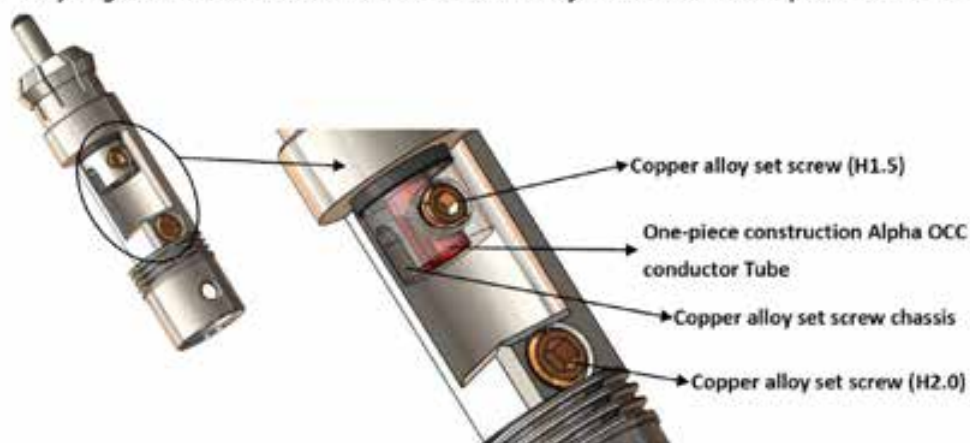

如此動人美妙，栩栩如生 Furutech

Lineflux NCF旗艦RCA訊號線 Mar 2022

*RCA connector construction enlarged image*

Incorporates NCF material:

$\alpha$  (Alpha) OCC Rhodium-plated one-piece construction conductor tube pin injected with Furutech's ultimate anti-static and resonance damping material - NCF

Lineflux NCF旗艦RCA訊號線 Mar 2022

在螺絲鎖定系統部份，採用了銅合金，其主要傳導部份使用一體成型的 $\alpha$  (Alpha) OCC單結晶無氧銅製成。

*Specially engineered set screw construction to ensure firm contact with Alpha OCC conductor*

- Dimensions: 14.0mm diameter x 54.0mm overall length
- Net Weight: 29.5 g approx.