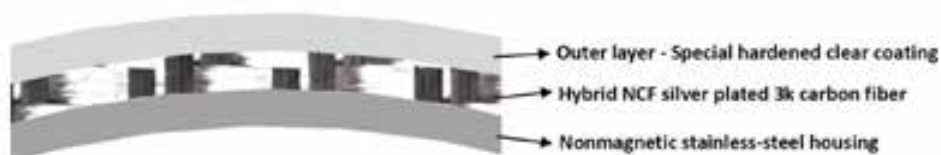

Incorporates NCF material:

α (Alpha) OCC Rhodium-plated one-piece construction conductor tube pin injected with Furutech's ultimate anti-static and resonance damping material - NCF

Housing multilayer structure description